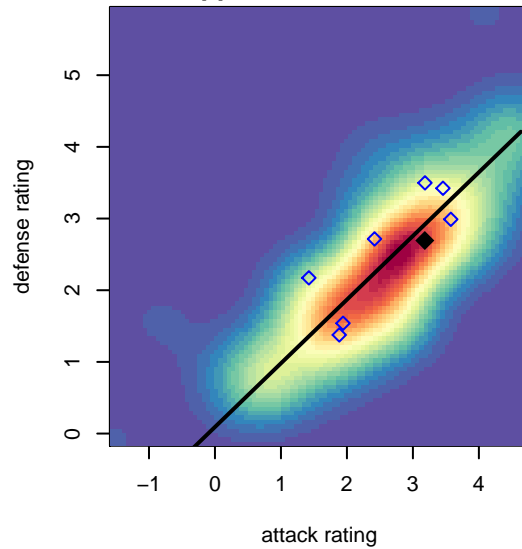

West Coast Selects G01

, BC
G01 total strength=1647
attack=24.06 defense=14.78

alt names used:

Venues played:
2017 RVS Classic GU16-17
2017 SX Cup U17/U18 Metro – Tier 2 U17

**attack and defense variance (black dot)
relative to other teams
and top 10 in region**

**attack and defense rating
relative to others at age
and all opponents in last 13 months**

Performance relative to 13 month average

Performance relative to 13 month average

date	home		away		venue	pred.home	pred.away
2017-09-04	NSGSC Metro G00	5	West Coast Selects G01	1	2017 SX Cup U17/U18 Metro – Tier 2 U17	2.26	1.11
2017-09-03	Pinnacles FC G00	1	West Coast Selects G01	1	2017 SX Cup U17/U18 Metro – Tier 2 U17	1.97	0.72
2017-09-03	Delta Coastal Selects G01	0	West Coast Selects G01	4	2017 SX Cup U17/U18 Metro – Tier 2 U17	0.26	2.50
2017-09-02	NSGSC Metro G01	2	West Coast Selects G01	1	2017 SX Cup U17/U18 Metro – Tier 2 U17	1.50	0.67
2017-06-25	West Coast Selects G01	2	RV Slammers Orange G02	0	2017 RVS Classic GU16-17	1.76	0.61
2017-06-25	West Coast Selects G01	1	RV Slammers Orange G02	0	2017 RVS Classic GU16-17	1.76	0.61
2017-06-24	West Coast Selects G01	4	FWFC Blue G01	0	2017 RVS Classic GU16-17	5.18	0.42
2017-06-24	RSA Elite G01	0	West Coast Selects G01	5	2017 RVS Classic GU16-17	0.36	5.29