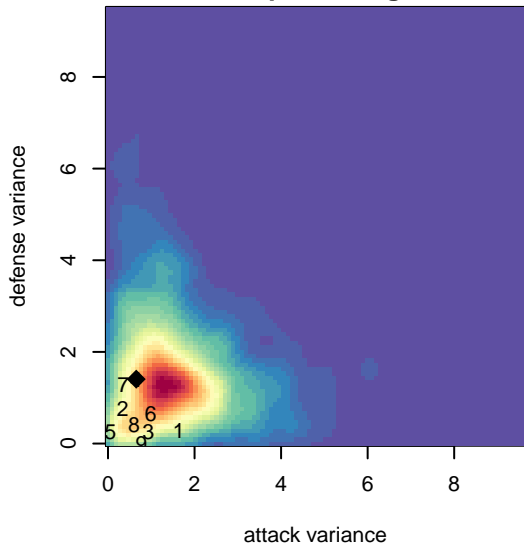

West Coast Selects G01

, BC
G01 total strength=1647
attack=24.06 defense=14.78

alt names used:

Venues played:
2017 RVS Classic GU16-17
2017 SX Cup U17/U18 Metro – Tier 2 U17

**attack and defense variance (black dot)
relative to other teams
and top 10 in region**

**attack and defense rating
relative to others at age
and all opponents in last 13 months**

Performance relative to 13 month average

Performance relative to 13 month average

date	home		away		venue	pred.home	pred.away
2017-09-04	NSGSC Metro G00	5	West Coast Selects G01	1	2017 SX Cup U17/U18 Metro – Tier 2 U17	2.26	1.11
2017-09-03	Pinnacles FC G00	1	West Coast Selects G01	1	2017 SX Cup U17/U18 Metro – Tier 2 U17	1.97	0.72
2017-09-03	Delta Coastal Selects G01	0	West Coast Selects G01	4	2017 SX Cup U17/U18 Metro – Tier 2 U17	0.26	2.50
2017-09-02	NSGSC Metro G01	2	West Coast Selects G01	1	2017 SX Cup U17/U18 Metro – Tier 2 U17	1.50	0.67
2017-06-25	West Coast Selects G01	2	RV Slammers Orange G02	0	2017 RVS Classic GU16-17	1.76	0.61
2017-06-25	West Coast Selects G01	1	RV Slammers Orange G02	0	2017 RVS Classic GU16-17	1.76	0.61
2017-06-24	West Coast Selects G01	4	FWFC Blue G01	0	2017 RVS Classic GU16-17	5.18	0.42
2017-06-24	RSA Elite G01	0	West Coast Selects G01	5	2017 RVS Classic GU16-17	0.36	5.29