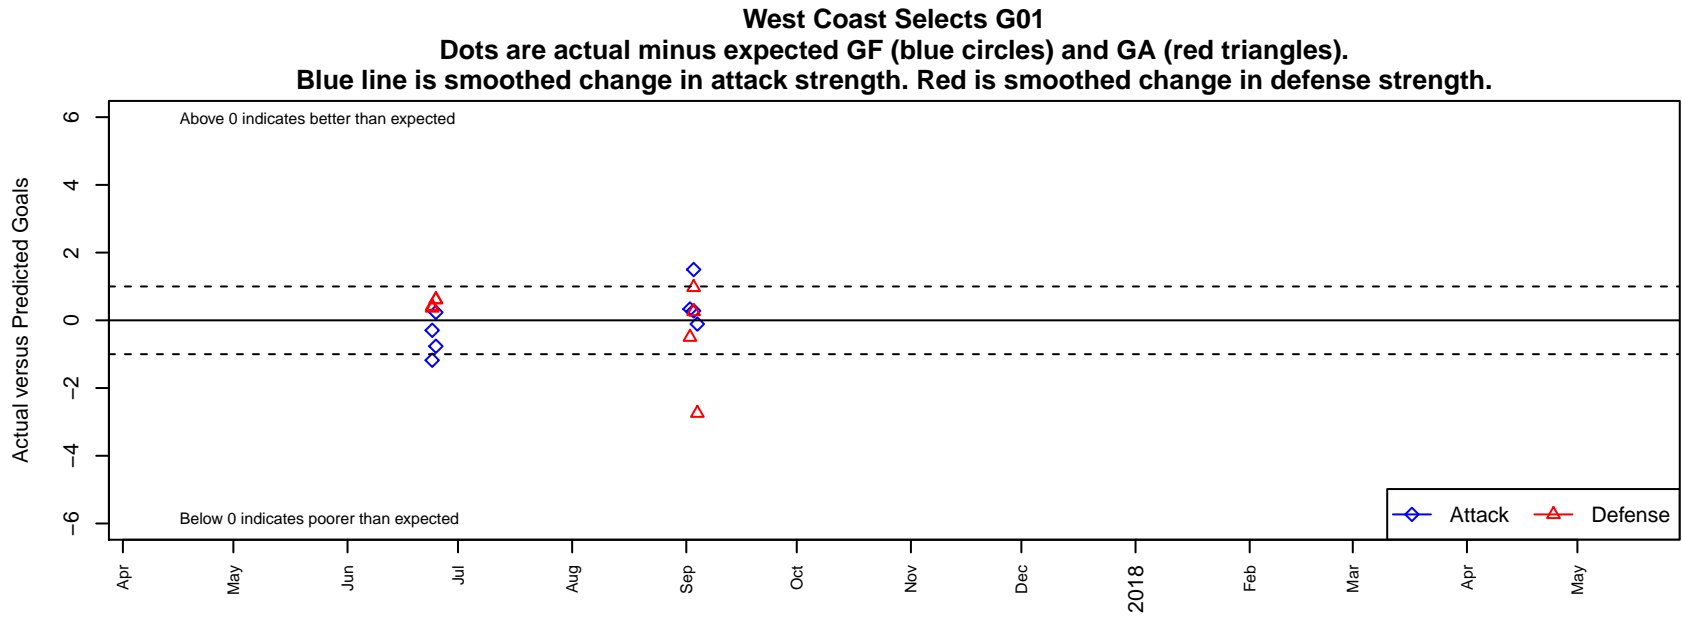

West Coast Selects G01

, BC
G01 total strength=1647
attack=24.06 defense=14.78

alt names used:

Venues played:
2017 RVS Classic GU16-17
2017 SX Cup U17/U18 Metro – Tier 2 U17

**attack and defense variance (black dot)
relative to other teams
and top 10 in region**

**attack and defense rating
relative to others at age
and all opponents in last 13 months**

Performance relative to 13 month average

Performance relative to 13 month average

date	home		away		venue	pred.home	pred.away
2017-09-04	NSGSC Metro G00	5	West Coast Selects G01	1	2017 SX Cup U17/U18 Metro – Tier 2 U17	2.26	1.11
2017-09-03	Pinnacles FC G00	1	West Coast Selects G01	1	2017 SX Cup U17/U18 Metro – Tier 2 U17	1.97	0.72
2017-09-03	Delta Coastal Selects G01	0	West Coast Selects G01	4	2017 SX Cup U17/U18 Metro – Tier 2 U17	0.26	2.50
2017-09-02	NSGSC Metro G01	2	West Coast Selects G01	1	2017 SX Cup U17/U18 Metro – Tier 2 U17	1.50	0.67
2017-06-25	West Coast Selects G01	2	RV Slammers Orange G02	0	2017 RVS Classic GU16-17	1.76	0.61
2017-06-25	West Coast Selects G01	1	RV Slammers Orange G02	0	2017 RVS Classic GU16-17	1.76	0.61
2017-06-24	West Coast Selects G01	4	FWFC Blue G01	0	2017 RVS Classic GU16-17	5.18	0.42
2017-06-24	RSA Elite G01	0	West Coast Selects G01	5	2017 RVS Classic GU16-17	0.36	5.29